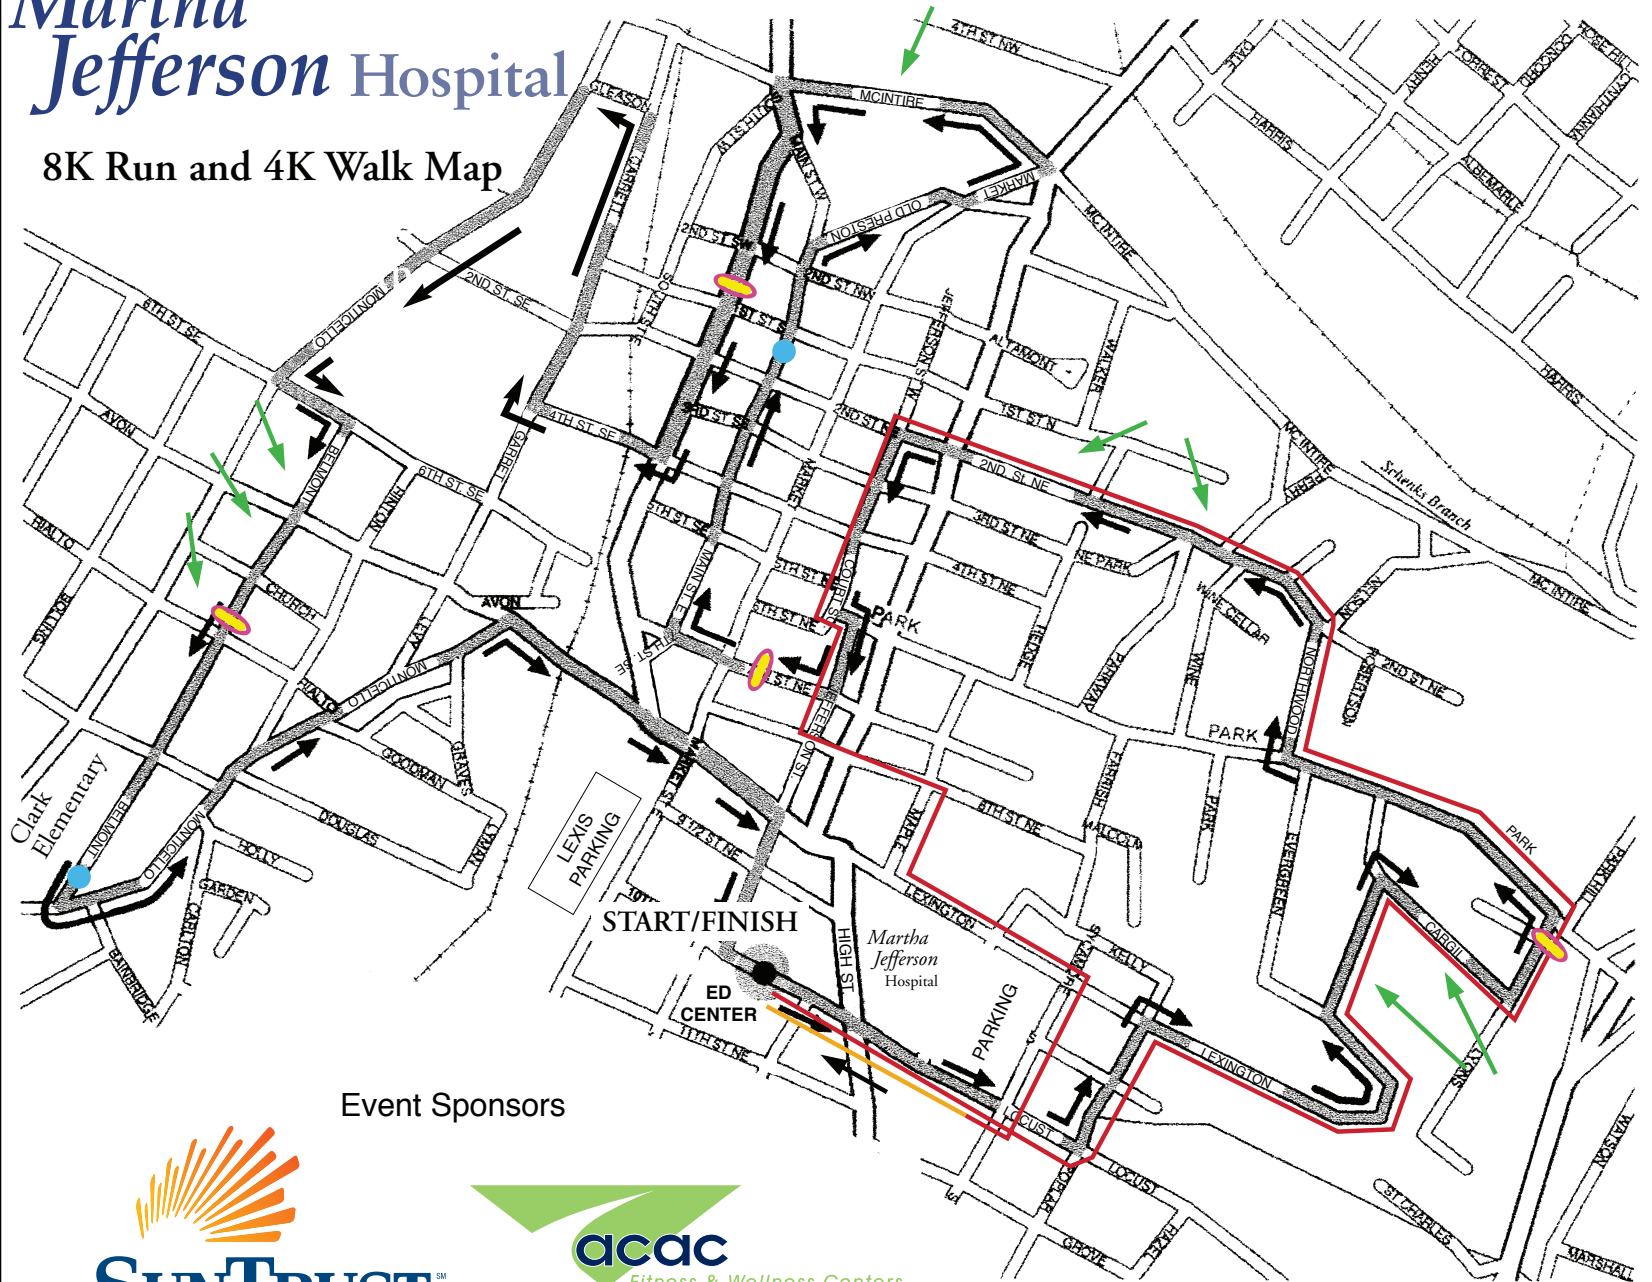

# Martha Jefferson Hospital

## 8K Run and 4K Walk Map

Event Sponsors

-  Runners Path
-  Walkers Path
-  Mile Marker
-  Indicates Hills
-  Water Stations