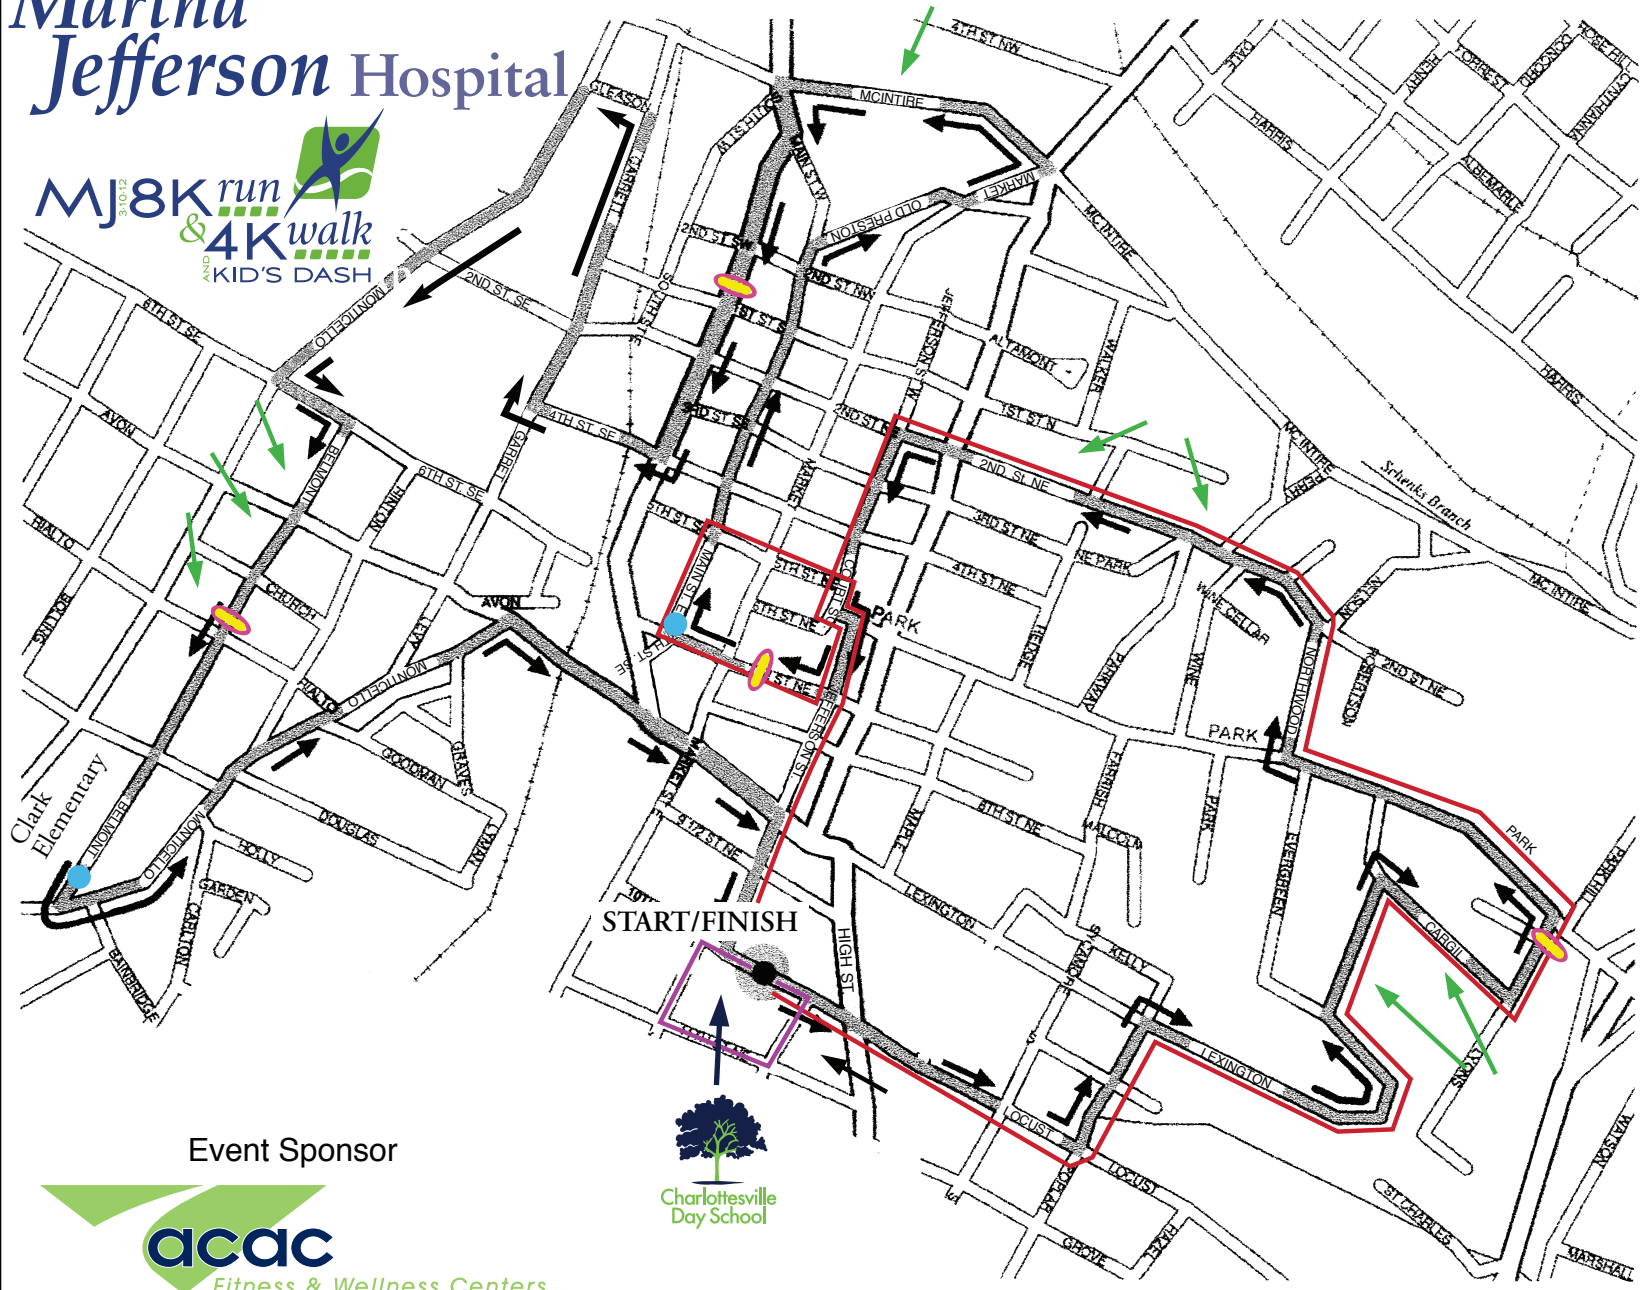

# Martha Jefferson Hospital

**MJ8K run**  
 & **4K walk**  
 AND **KID'S DASH**

Event Sponsor

- Kids Dash
- Runners Path
- Walkers Path
- Mile Marker
- Indicates Hills
- Water Stations